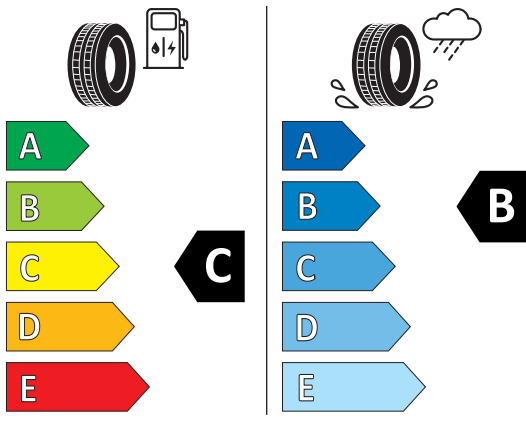

**SPORT
ALL SEASON
195/65R15
91T**

ENERG

DUNLOP

578680

195/65R15 91 T

C1

2020/740

4038526042163